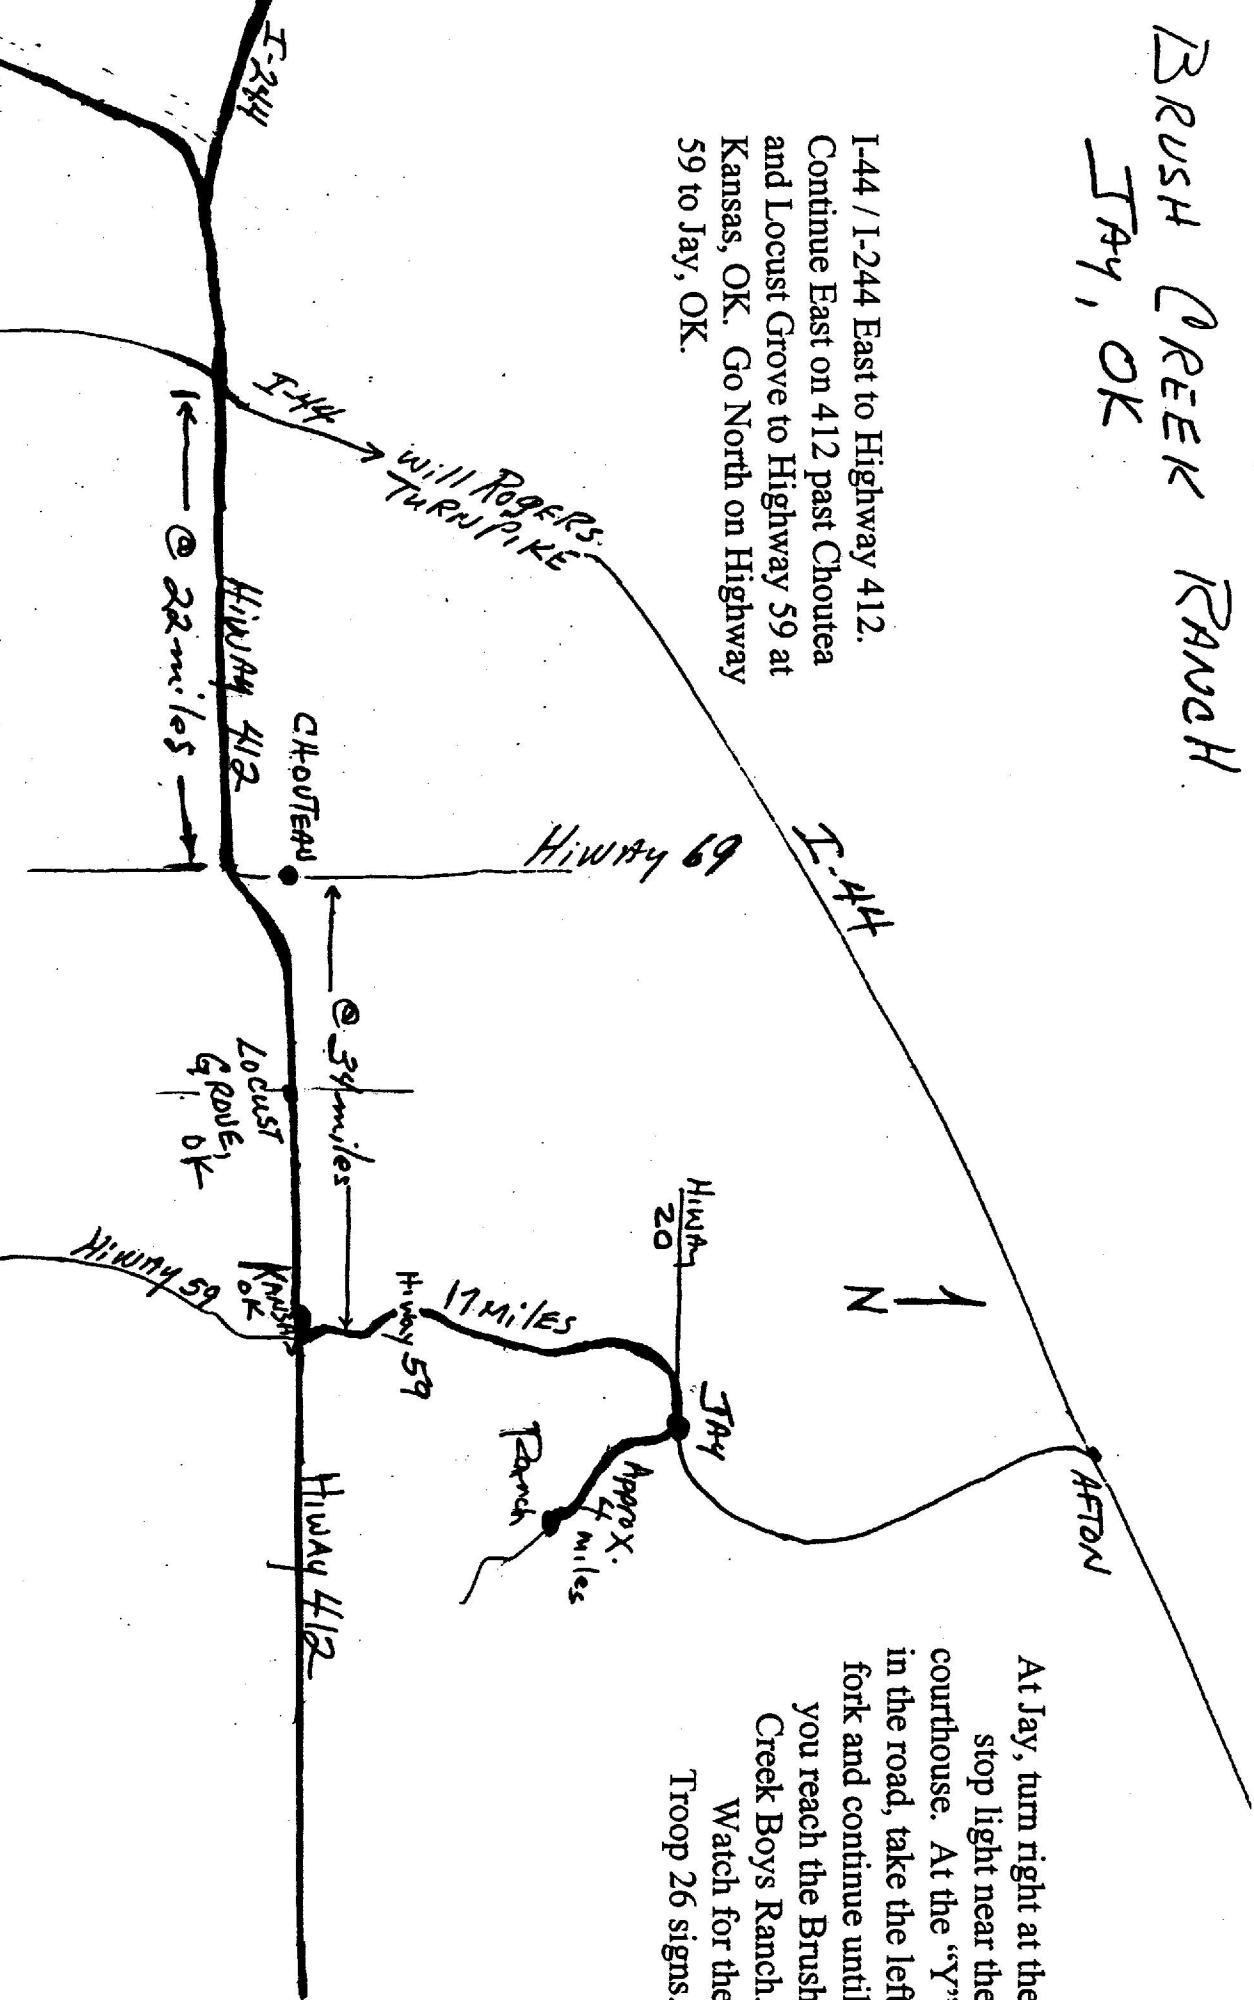

BRUSH CREEK RANCH JAY, OK

I-44 / I-244 East to Highway 412.
Continue East on 412 past Chouteau
and Locust Grove to Highway 59 at
Kansas, OK. Go North on Highway
59 to Jay, OK.

At Jay, turn right at the
stop light near the
courthouse. At the "Y"
in the road, take the left
fork and continue until
you reach the Brush
Creek Boys Ranch.
Watch for the
Troop 26 signs.

Not to Scale