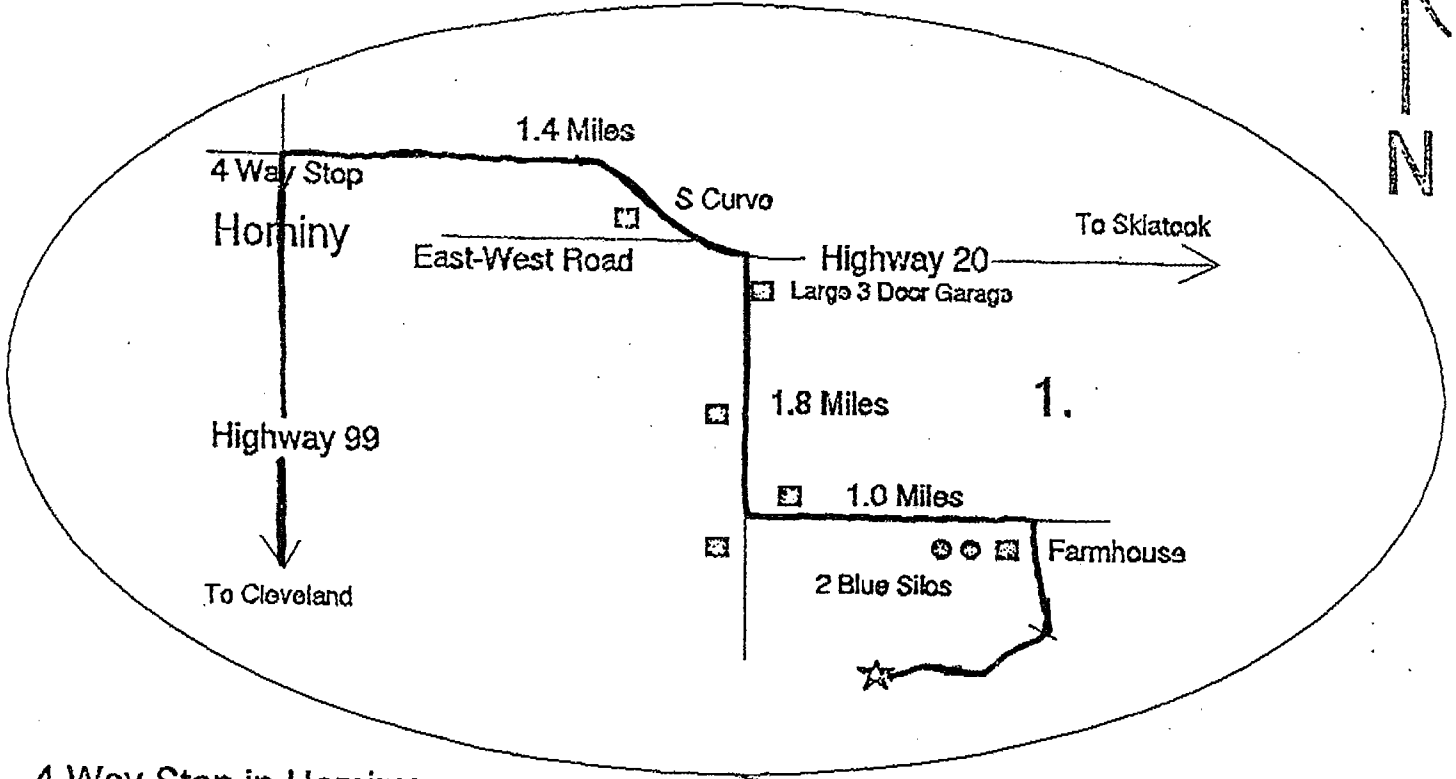

Drummond Ranch

- 4-Way Stop in Hominy
- Go 1.4 miles East on Hwy 20
- 1.8 miles South on Blacktop
- 1.0 miles East on dirt road
- Turn in just past farmhouse
- Follow road back to campsites
- You will pass thru 1 gate